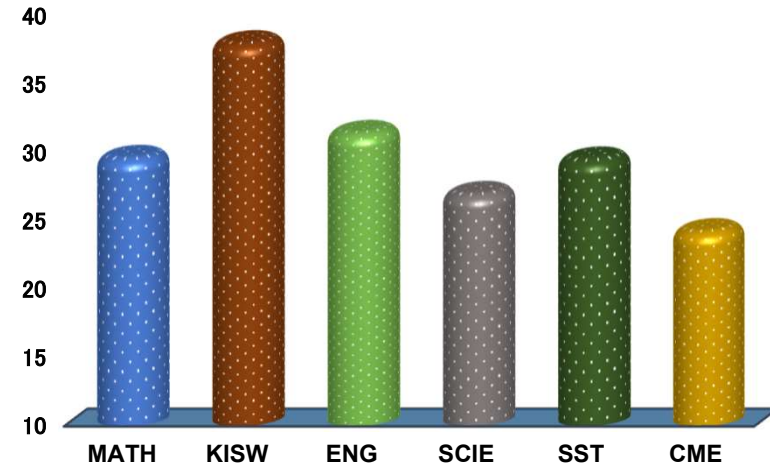

GREEN VIEW

REGION: MWANZA

SCHOOL AVERAGE

29.9

DISTRICT: ILEMELA

SUBJECT AND GRADE PERFORMANCE ANALYSIS

SUBJECT RANKING

KISWAHILI	37.9	76%	1
ENGLISH	31.4	63%	2
MATHEMATICS	29.5	59%	3
SOCIAL STUDIES	29.4	59%	4
SCIENCE	26.9	54%	5
CIVIC AND MORAL EDUCATION	24.2	48%	6

SUBJECT GRADE ANALYSIS

SUBJECT/GRADE	A	B	C	D	F
MATHEMATICS	5	25	21	7	0
KISWAHILI	28	23	8	2	0
ENGLISH	9	23	19	9	1
SCIENCE	5	15	27	9	0
SOCIAL STUDIES	4	20	28	6	0
CIVIC AND MORAL	0	13	29	15	0

OVERALL GRADE ANALYSIS

A	2	61	2%
B	28		35%
C	24		30%
D	6		7%
F	1		1%

CHART SUBJECT ANALYSIS

BOYS VS GIRLS PERFORMANCE

	SAT		SAT	64
	37		27	
	29%		30%	

REGISTERED	64	100%
SEATED	61	95%
ABSENTEES	3	5%
PASSED	54	84%
FAILED	7	11%